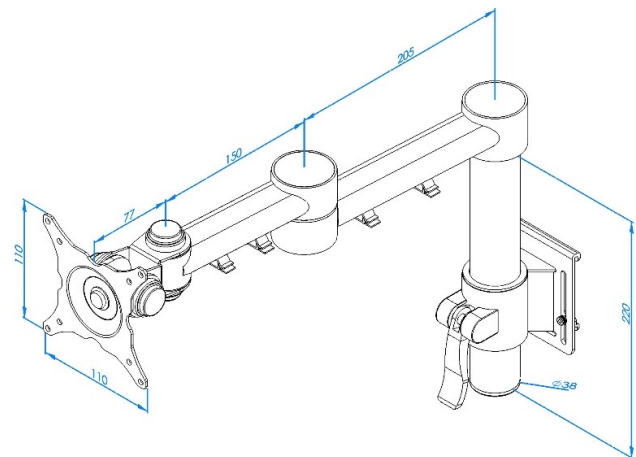

Stream dual beam arm – tool rail bracket

Product Specification

Product code	STREAMCOMB04B - Black
Weight capacity	20kg
Max forward extension	432mm
VESA	75mm & 100mm VESA compliant
Maximum Screen Size	36"
Movement	Height adjustment, tilt, swivel, rotation and reach
Height adjustment	Max height adjustment 160mm
Tilt	85 degrees up / 85 degrees down (170 degrees total)

Additional Information

2 beam manual height adjustable arm with tool rail fixing

Cable management

Colour options available:

Silver – STREAMCOMB04 - RAL code 9006

White – STREAMCOMB04W - RAL code 9010

Black – STREAMCOMB04B - RAL code 9005